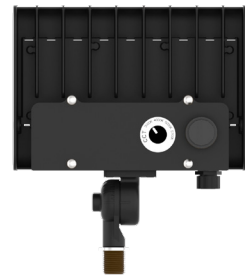

### Other Models:

• 30W | 3900LM | LFX-SM-10-30W-MCTP-KN-WH • 30W | 3900LM | LFX-SM-10-30W-MCTP-KN • 30W | 3900LM | LFX-SM-10-30W-MCTP-SV

Phone: (877) 805-2252 | Fax: (877) 805-2252  
www.westgatemfg.com | www.westgatecontrols.co

**Photometrics:** LFX-SM-10-30W-MCTP-KN-BK

BUG Rating: B2-U0-G1

Area 40'x 50' Mounting Height: 20'

**Other Views:**

Side View

Front View

Back View

**Performance Table:** LFX-SM-10-30W-MCTP-KN-BK