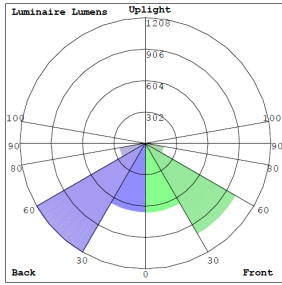

Photometrics: LFX-SM-10-30W-MCTP-KN-BK

BUG Rating: B2-U0-G1