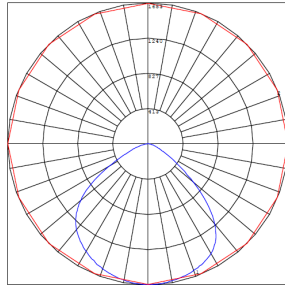

**Photometrics:** LFX-SM-10-30W-MCTP-KN-BK

BUG Rating: B2-U0-G1

Area 40'x 50' Mounting Height: 20'

**Other Views:**

Side View

Front View

Back View

**Performance Table:** LFX-SM-10-30W-MCTP-KN-BK